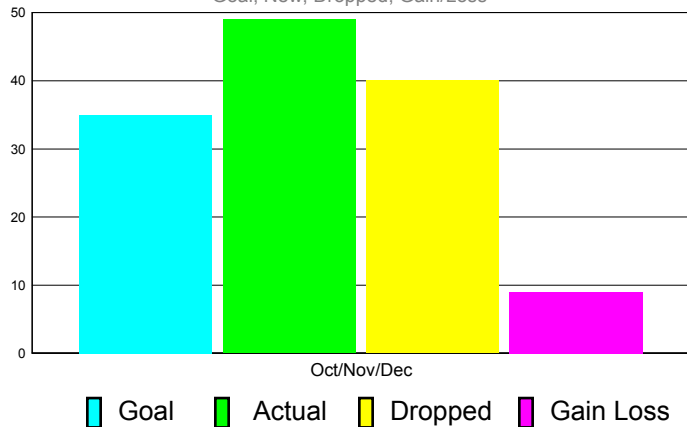

Membership Results 2011-2012

Goal, New, Dropped, Gain/Loss